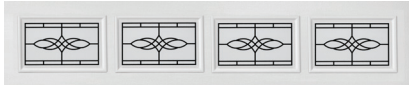

Amarr

NEW DECRAGLASS WINDOWS

SHORT PANEL

LONG PANEL

TRADITIONAL

VICTORIAN (54) · 99424325