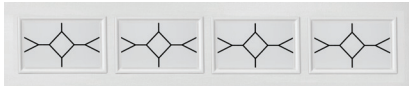

CHALET (56) · 99424319