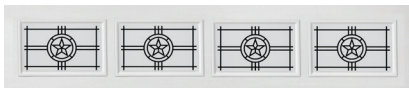

AMERICANA (57) · 99424328