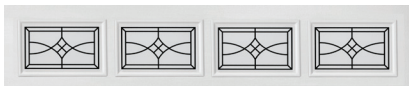

MISSION (71) · 99424332