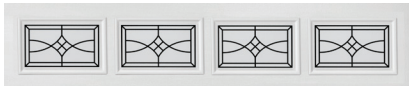

MISSION (71) · 99424332