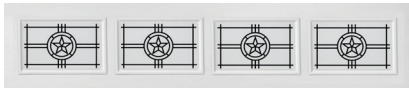

AMERICANA (57) · 99424328