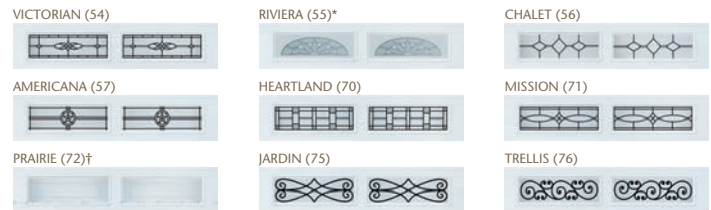

DecraGlass™ Windows

Tempered obscure glass with baked-on ceramic designs.

Colors