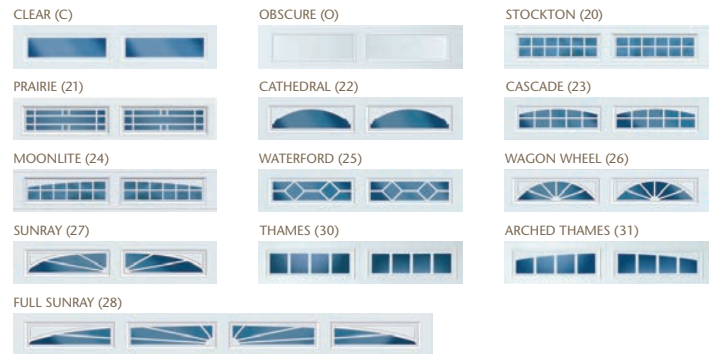

DecraTrim Window Inserts