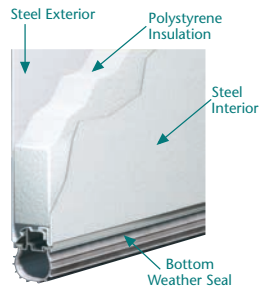

3000

Triple-Layer: Steel + Insulation + Steel

For the toughest, most energy-efficient steel door, an Oak Summit 3000 triple-layer door includes the ultimate in thermal properties, plus a layer of steel for a finished interior look and added durability.

- Heavy-Duty Exterior and Interior Steel
- Durable, Reliable, Low Maintenance
- Environmentally Safe Polystyrene Thermal Insulation
- Superior Energy Efficiency
- Extra Quiet Operation

Specifications

	OAK SUMMIT 1000	OAK SUMMIT 2000	OAK SUMMIT 3000
PANEL DESIGNS	4 Designs	4 Designs	3 Designs
INSULATION¹		Polystyrene	Polystyrene
R-VALUE²		6.64	6.48
DOOR THICKNESS	2" (5.1cm)	2" (5.1cm)	1 3/8" (3.4cm)
STEEL THICKNESS	25 ga	25 ga	27/27 ga
Gauge (mm)	0.53mm	0.53mm	0.42/0.42mm
WINDOW GLASS OPTIONS			
3/32" (0.24cm) Single Strength	•	•	•
Insulated Glass			•
Obscure	•	•	•
WIND LOAD³ AVAILABLE	•	•	•
PAINT FINISH WARRANTY⁴	15 Years	25 Years	Lifetime
WORKMANSHIP/HARDWARE WARRANTY⁴	1 Year	2 Years	3 Years

©2013 Amarr Garage Doors
Printed in USA Form #6040813/50M/HA