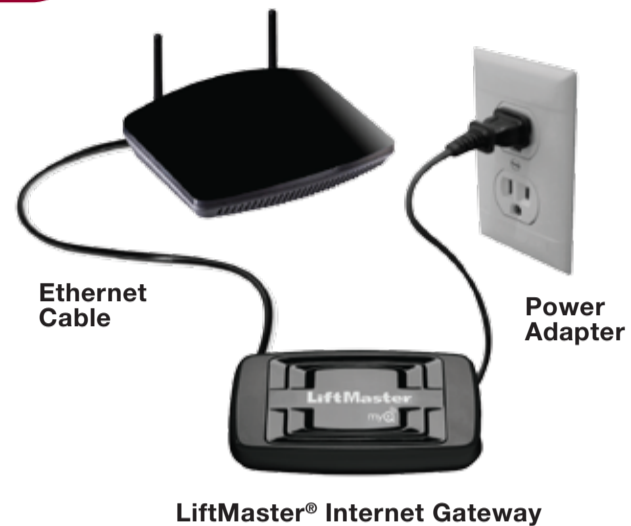

828LM

LIFTMASTER® INTERNET GATEWAY

Quick And Easy Setup

- Connect power and router
- Create an account at MyLiftMaster.com
- Register the LiftMaster® Internet Gateway
- Add MyQ™ enabled devices
- Try our new LiftMaster® App (works with iPhone, BlackBerry and Android*)

*iPhone® is a registered trademark of Apple Inc., BlackBerry® is a registered trademark of Research In Motion Limited, and Android™ is a registered trademark of Google Inc.

Liftmaster® MyQ™ Enabled Accessories: The Freedom to Enjoy Your Life

Making sure the garage is secure is always just one click away on your Internet-enabled mobile phone or computer, with LiftMaster's MyQ™ technology.

Garage and Gate Monitor (Model 829LM)
Uses MyQ™ technology to monitor and close your garage door or gate from any room in the house.

Remote Light Switch (Model 823LM)
Control lights remotely through the LiftMaster® Internet Gateway or garage door opener Security+ 2.0™ remote control.

Remote Light Control (Model 825LM)
Operate any lamp with your garage door opener, remote control or from your Internet-enabled mobile phone or computer via the LiftMaster® Internet Gateway.

LiftMaster®

The Chamberlain Group, Inc. • 845 Larch Avenue • Elmhurst, IL 60126
www.LiftMaster.com

Follow us on Facebook, Twitter and YouTube!

©2012 The Chamberlain Group, Inc. LMCCA0828 Printed in U.S.A. 4/12

WARNING: To reduce the risk of injury to persons - When the LiftMaster® Internet Gateway is used with garage door openers, the operator must be installed with sectional doors. The LiftMaster® Internet Gateway is ONLY compatible with the following gate operators: Models CSW24V, CSL24V and LA500. Always design, install and maintain safe gate access systems in accordance with UL325 & ASTM F2200 standards.