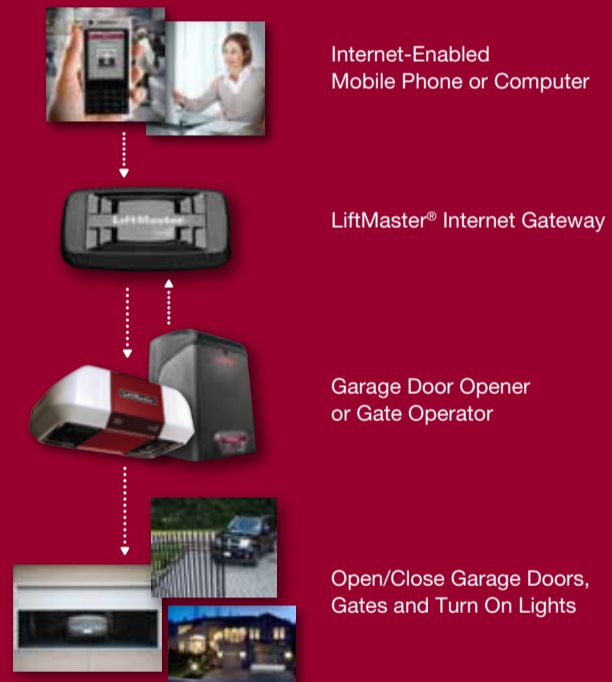

828LM

LIFTMASTER® INTERNET GATEWAY

Simple Control From Anywhere

Just imagine being on vacation and having the ability to open your garage door for your neighbor so they get in your house to water the plants and feed the cat. Or being able to check and make sure you closed it after leaving for your business trip overseas. Or even having the ability to turn some house lights on when you're on your way home, just so you don't come home to a dark house. You can if you have the LiftMaster® Internet Gateway accessory and on of our two new garage door openers - Elite Series® model 8550 and Premium Series model 8360 with Battery Backup, or our Elite Series® gate operator models CSW24V, CSL24V or LA500.

Performance Features

- Uses MyQ™ technology to monitor and operate the garage door opener, gate operator, lighting and other compatible devices from anywhere via an Internet enabled mobile phone or computer
- Custom Apps for PC, mobile web and smart phones provide full user interface & control
- Connects to a broadband modem or home router; Internet service is required
- 110 volt power supply
- \$14.95 Annual Activation Fee Required

How it Works

828LM LiftMaster® Internet Gateway works with models 8550, 8360, CSW24V, CSL24V, and LA500 - Models 8550 and CSW24V shown.

Control Your Garage Door, Gate Operator and House Lights From Anywhere with Liftmaster® MyQ™ Technology

Forget to close your door?

Need to let the service repair man in?

Vacation?

From the office?

At LiftMaster®, safety is a major part of our mission.

It's our commitment to you and, quite simply, the way we produce products every day. Our LiftMaster® products are designed to move the largest door in your home, safely, securely and by always putting safety first.